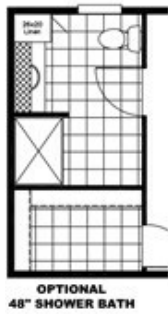

CAMBRIDGE 16763C

CAMBRIDGE 16763C Model number: 22FAC16763CH

3 beds • 2 baths • 1216 sq.ft. • 16' width • 76' depth

2 BEDROOM OPTION

Our home building facilities invest in continuous product and process improvements. Plans, dimensions, features, materials, specifications and availability are subject to change without notice or obligation. Renderings and floor plans are representative likenesses of our homes and may differ from the actual homes. We invite you to tour a Home Center near you and inspect the highest value in quality housing available or call (606) 638-4663 to speak with a Home Consultant. Copyright 2017, CMH. All rights reserved.