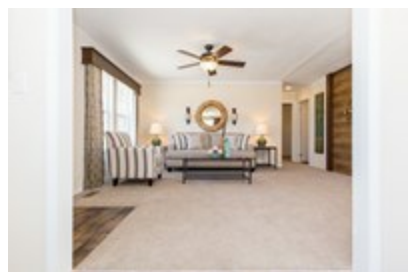

THE RANGER

THE RANGER

Model number: 25RGR28483AH

3 beds • 2 baths • 1344 sq.ft. • 28' width • 48' depth

OPT. GLAMOUR BATH

Our home building facilities invest in continuous product and process improvements. Plans, dimensions, features, materials, specifications and availability are subject to change without notice or obligation. Renderings and floor plans are representative likenesses of our homes and may differ from the actual homes. We invite you to tour a Home Center near you and inspect the highest value in quality housing available or call (606) 638-4663 to speak with a Home Consultant. Copyright 2017, CMH. All rights reserved.